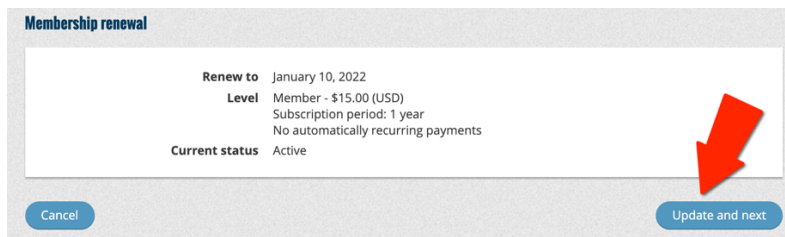

# Renewing Your Membership

**You must renew online so that your information in our system will be updated.**

In your browser, go to [www.lhpbclub.com](http://www.lhpbclub.com). At the top of the home page (shown below),

Enter your email address and password, then click on **Log In**. If you can't remember your password, click on **Forgot Password**. Then log in with your new password.

**Do not click on the yellow section** because you are already a member.

When you are logged in, the top of the home page looks like this:

Click on **View Profile** to go to your profile page. In the *Membership details* section of your profile page,

Click on the blue oblong to initiate the renewal process. On the next screen...